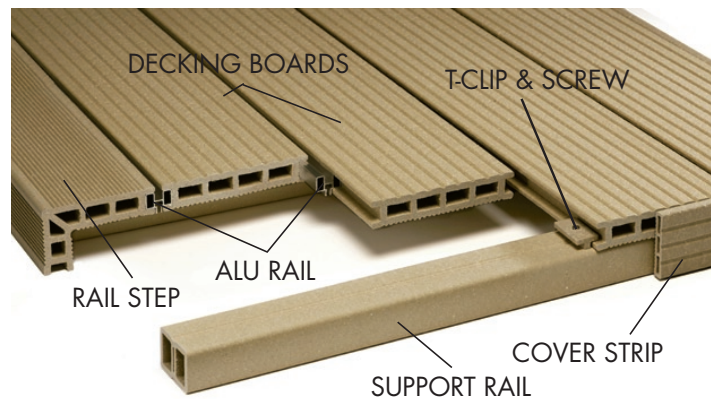

UPM ProFi decking system – engineered for style and durability

UPM ProFi Deck lets you create stylish, durable and unique outdoor solutions for garden decks, patios, terraces, marinas and walkways. It is also suitable for public applications.

UPM ProFi Deck represents the next generation of wood plastic composites made from recycled material and does not contain any harmful chemicals. UPM ProFi is one step ahead.