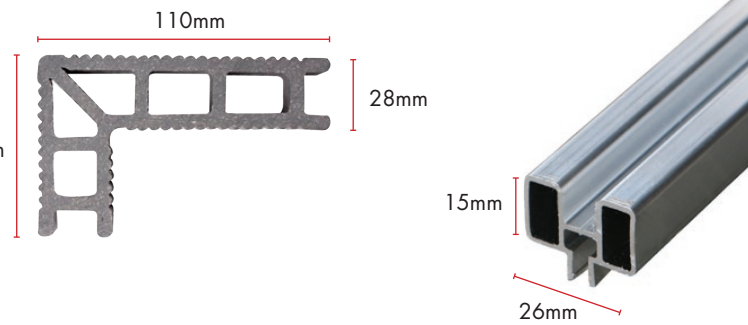

Easy to install

The installation system has been designed for ease of use and speed. UPM ProFi material cuts like wood and the light hollow core structure makes for easy handling. When building stairs, UPM recommends using Alu Rail for a firmer step construction. For terrace edges you can choose either T-clip or Alu rail.

UPM ProFi provides a high-friction surface with good impact resistance. It is splinter-free and requires no sanding, staining or varnishing. Material does not have knots or other defects and every piece is produced to the same accurate dimensional tolerances. This results in reduced waste and quick installation. Wine, oil and other liquid spills are not readily absorbed and they can be cleaned easily with just a brush and water. The material carries the manufacturer's 10-year guarantee and is recommended by leading architects.

UPM ProFi decking system – engineered for style and durability

UPM ProFi Deck lets you create stylish, durable and unique outdoor solutions for garden decks, patios, terraces, marinas and walkways. It is also suitable for public applications.

UPM ProFi Deck represents the next generation of wood plastic composites made from recycled material and does not contain any harmful chemicals. UPM ProFi is one step ahead.

Create your design – Choose from six stylish colours

UPM ProFi Deck's fresh and modern colours last throughout the years and requires only minimal maintenance.

Distributor

www.upm.com
www.upmprofi.com