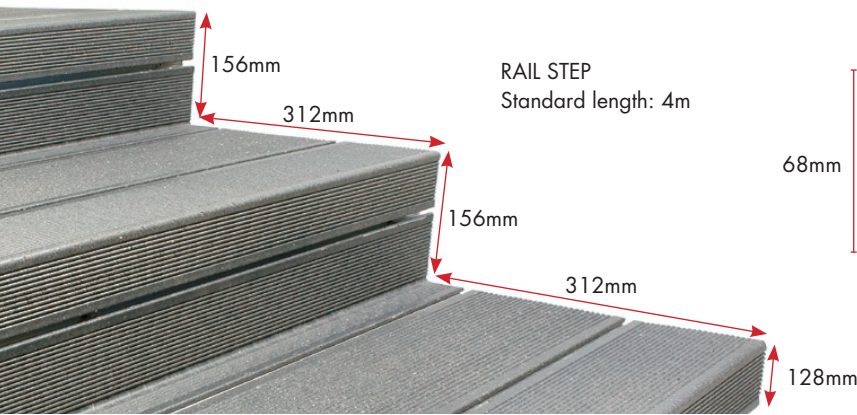

Easy to install

The installation system has been designed for ease of use and speed. UPM ProFi material cuts like wood and the light hollow core structure makes for easy handling. When building stairs, UPM recommends using Alu Rail for a firmer step construction. For terrace edges you can choose either T-clip or Alu rail.

UPM ProFi provides a high-friction surface with good impact resistance. It is splinter-free and requires no sanding, staining or varnishing. Material does not have knots or other defects and every piece is produced to the same accurate dimensional tolerances. This results in reduced waste and quick installation. Wine, oil and other liquid spills are not readily absorbed and they can be cleaned easily with just a brush and water. The material carries the manufacturer's 10-year guarantee and is recommended by leading architects.

UPM ProFi decking system – engineered for style and durability

UPM ProFi Deck lets you create stylish, durable and unique outdoor solutions for garden decks, patios, terraces, marinas and walkways. It is also suitable for public applications.

UPM ProFi Deck represents the next generation of wood plastic composites made from recycled material and does not contain any harmful chemicals. UPM ProFi is one step ahead.

Create your design – Choose from six stylish colours

UPM ProFi Deck's fresh and modern colours last throughout the years and requires only minimal maintenance.

Distributor

www.upm.com
www.upmprofi.com